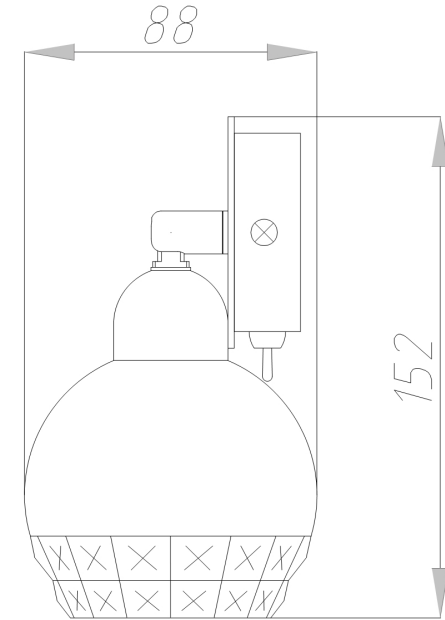

Instruction

Collection: SPOT
Series: FACETS
Model: SP006-CW-01-N
Wall & ceiling

- Wall & ceiling

1 x GU10(50W)

MAYTONI
DECORATIVE LIGHTING

www.maytoni.de