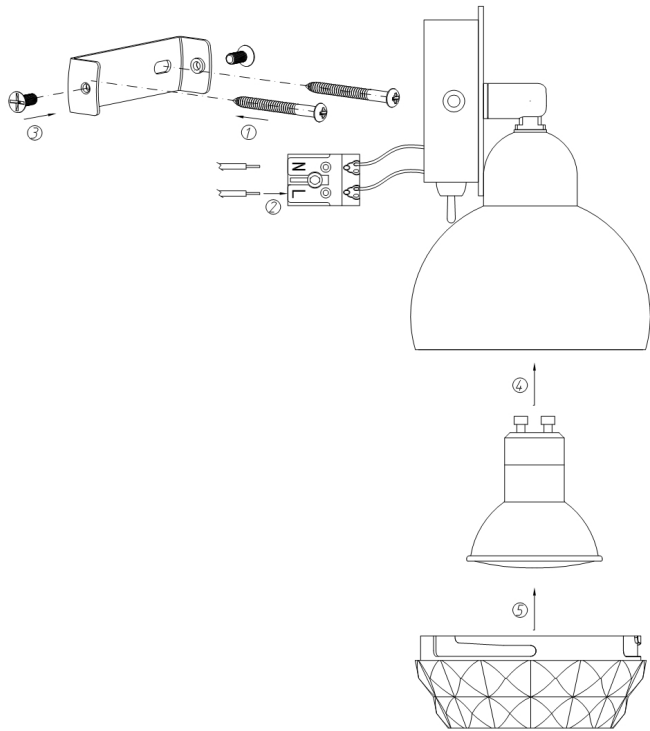

Instruction

Collection: SPOT
Series: FACETS
Model: SP006-CW-01-N
Wall & ceiling

- Wall & ceiling

1 x GU10(50W)

MAYTONI
DECORATIVE LIGHTING

www.maytoni.de