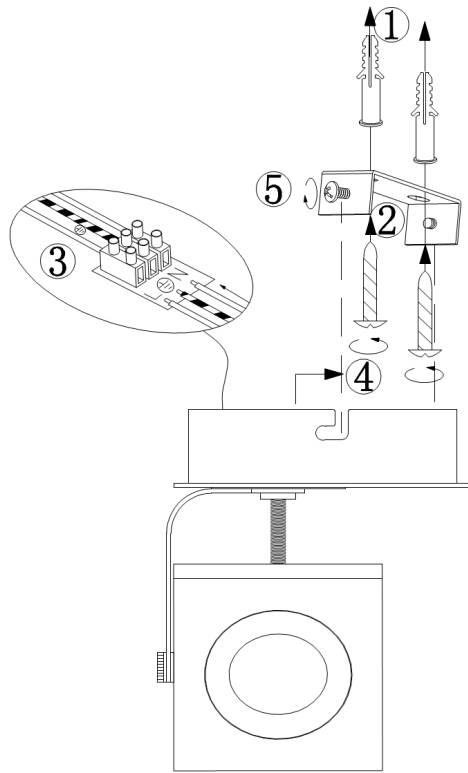

Instruction

Collection: SPOT
Series: MAGNETAR 2
Model: SP162-CW-01-W
Wall & ceiling

- Wall & ceiling

max 5W
400 LM

MAYTONI
DECORATIVE LIGHTING

www.maytoni.de