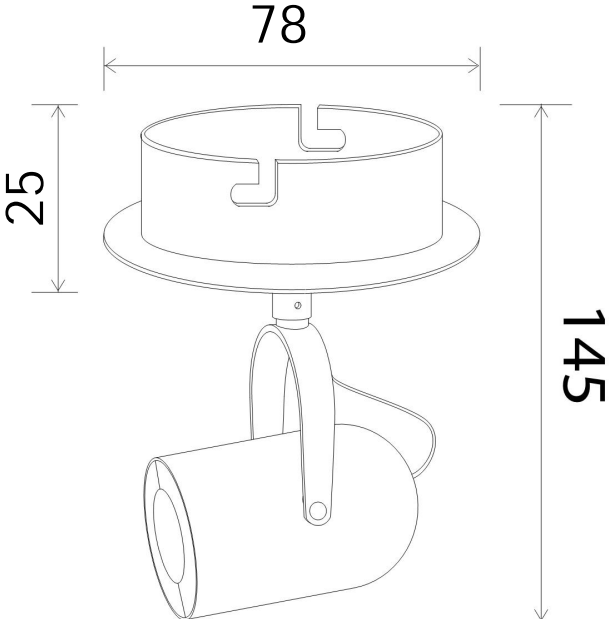

# Instruction

Collection: SPOT  
Series: ALCOR  
Model: SP311-CW-01-N  
Wall & ceiling

- Wall & ceiling

  
1 x GU10 (50W)

**MAYTONI**  
DECORATIVE LIGHTING  
[www.maytoni.de](http://www.maytoni.de)