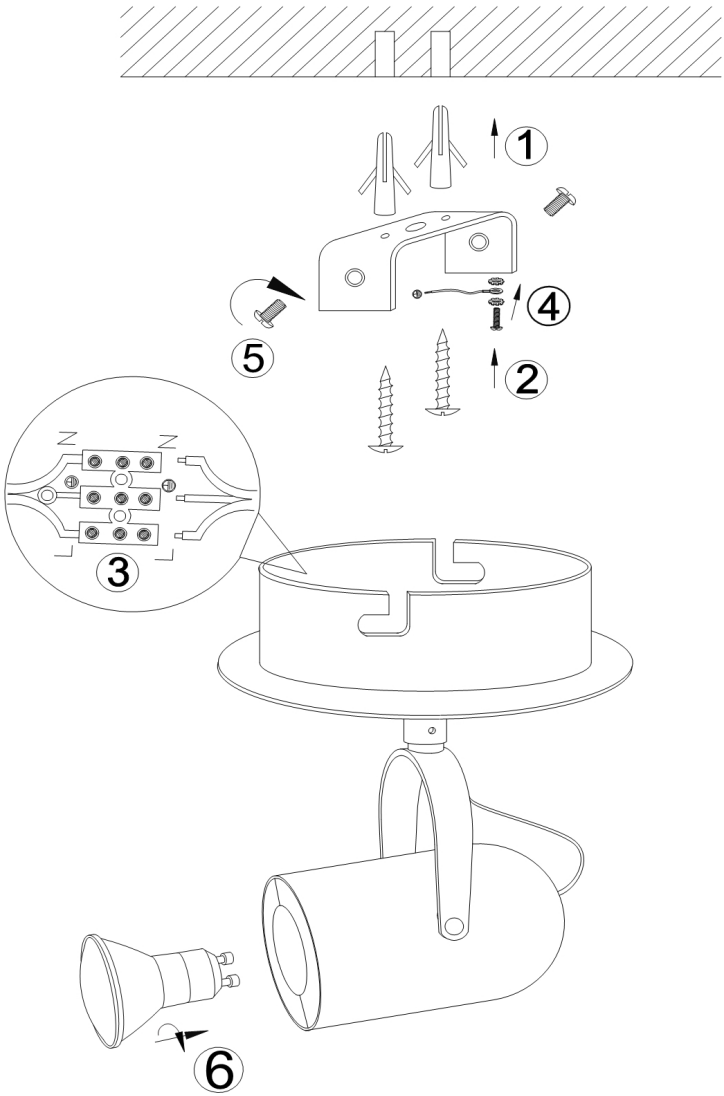

# Instruction

Collection: SPOT  
Series: ALCOR  
Model: SP311-CW-01-N  
Wall & ceiling

- Wall & ceiling

  
1 x GU10 (50W)

**MAYTONI**  
DECORATIVE LIGHTING  
[www.maytoni.de](http://www.maytoni.de)