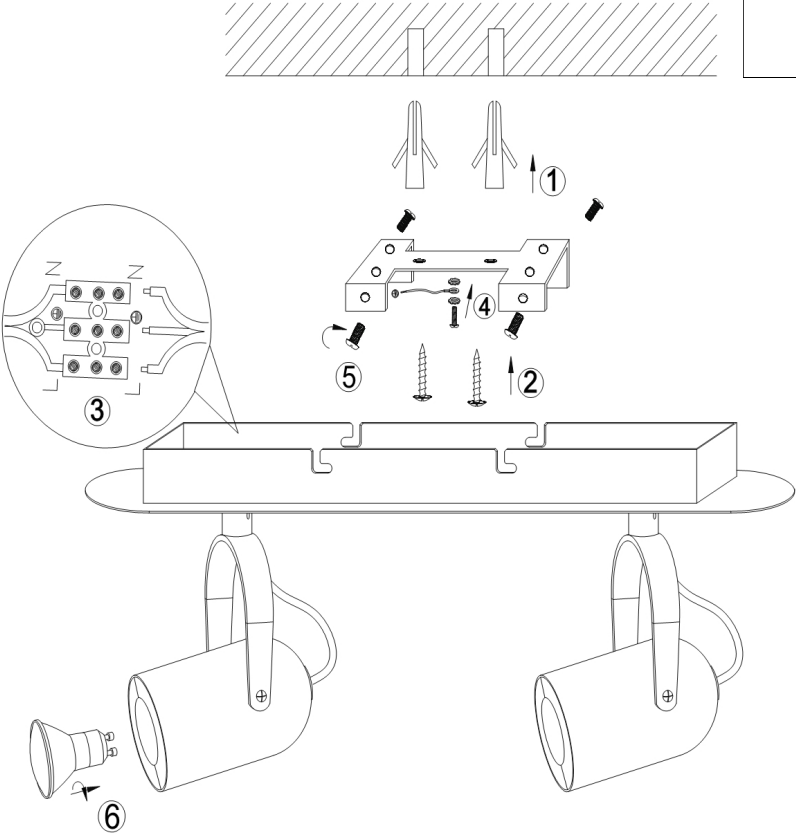

# Instruction

Collection: SPOT  
Series: ALCOR  
Model: SP311-CW-02-N  
Wall & ceiling

- Wall & ceiling

2 x GU10 (50W)

**MAYTONI**  
DECORATIVE LIGHTING

[www.maytoni.de](http://www.maytoni.de)