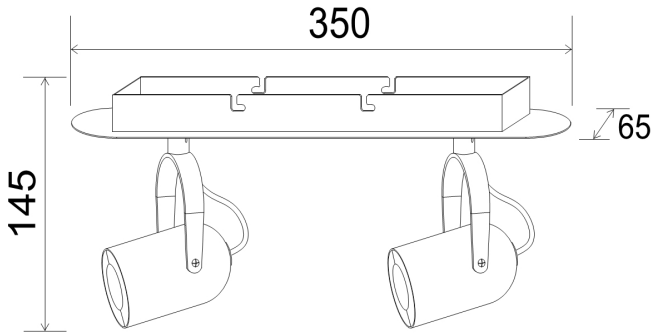

# Instruction

Collection: SPOT  
Series: ALCOR  
Model: SP311-CW-02-N  
Wall & ceiling

- Wall & ceiling

2 x GU10 (50W)

**MAYTONI**  
DECORATIVE LIGHTING

[www.maytoni.de](http://www.maytoni.de)