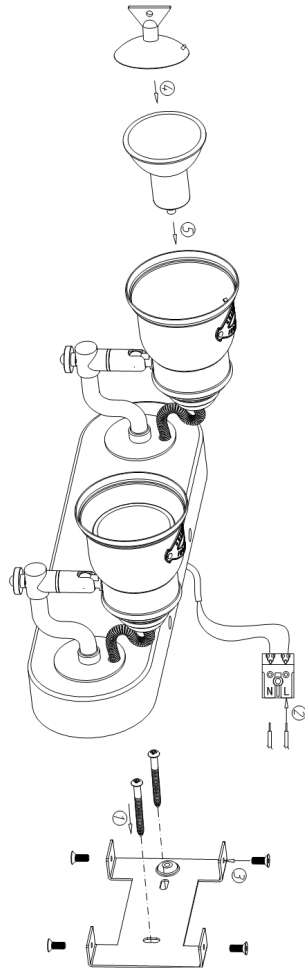

Instruction

Collection: SPOT
Series: BORGO
Model: SP315-CW-02-BR
Wall & ceiling

- Wall & ceiling

2 x GU10 (50W)

MAYTONI
DECORATIVE LIGHTING

www.maytoni.de