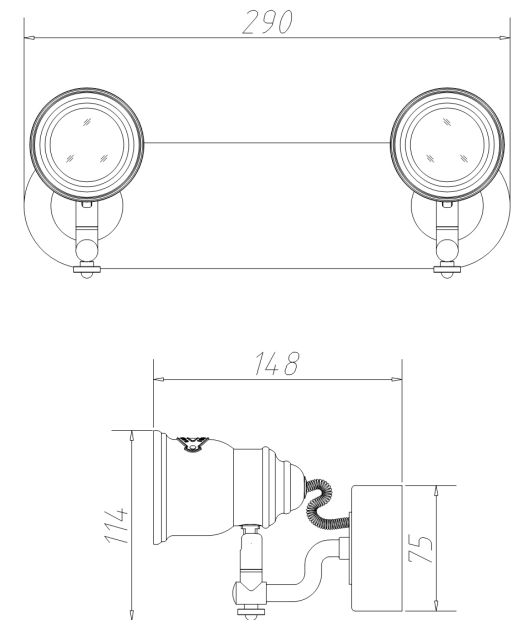

Instruction

Collection: SPOT
Series: BORGO
Model: SP315-CW-02-BR
Wall & ceiling

- Wall & ceiling

2 x GU10 (50W)

MAYTONI
DECORATIVE LIGHTING

www.maytoni.de