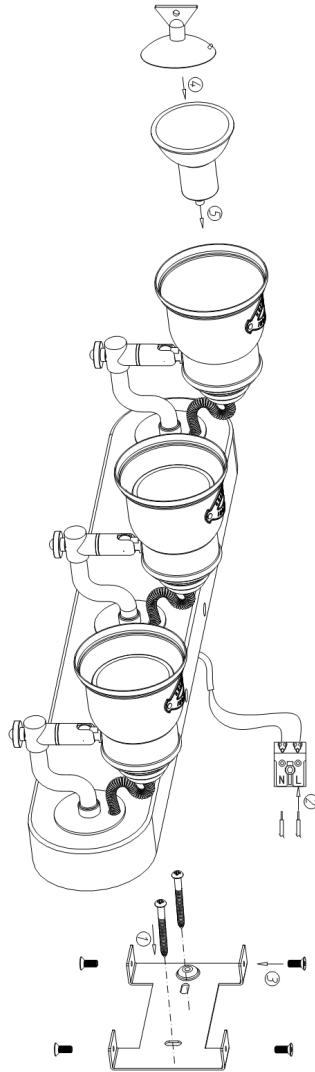

Instruction

Collection: SPOT
Series: BORGO
Model: SP315-CW-03-BS
Wall & ceiling

- Wall & ceiling

3 x GU10 (50W)

MAYTONI
DECORATIVE LIGHTING

www.maytoni.de