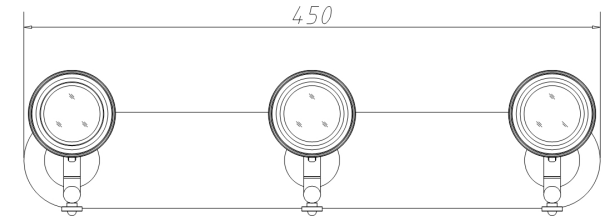

Instruction

Collection: SPOT
Series: BORGO
Model: SP315-CW-03-BS
Wall & ceiling

- Wall & ceiling

3 x GU10 (50W)

MAYTONI
DECORATIVE LIGHTING

www.maytoni.de