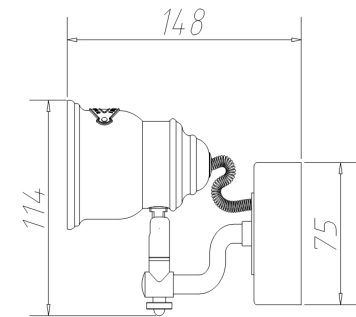

Instruction

Collection: SPOT
Series: BORGO
Model: SP315-CW-03-BS
Wall & ceiling

- Wall & ceiling

3 x GU10 (50W)

MAYTONI
DECORATIVE LIGHTING

www.maytoni.de