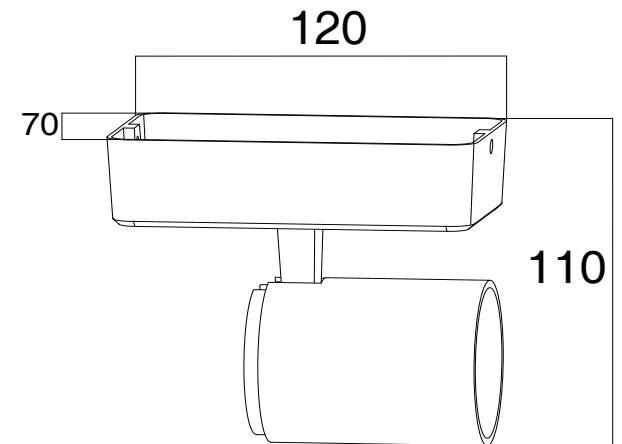

Instruction

SP317-CW-01-W

1 x GU10 (35W)

Model: SP317-CW-01-W
Collection: Spot
Series: Alliot

Wall Lamps