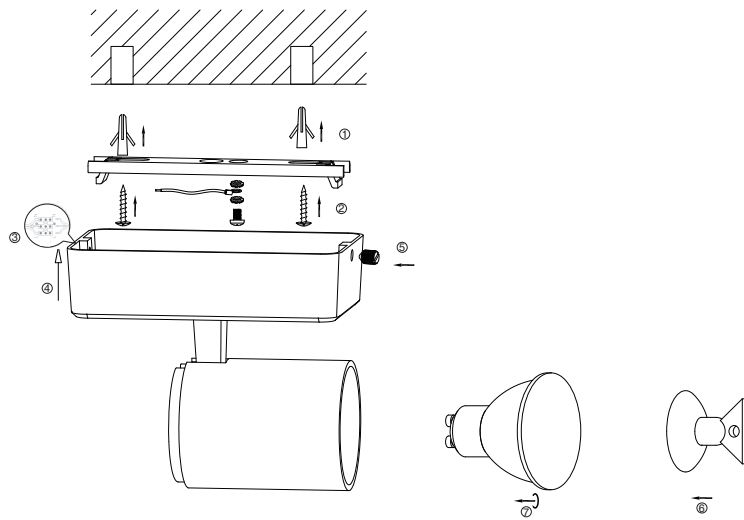

Instruction

SP317-CW-01-W

1 x GU10 (35W)

Model: SP317-CW-01-W
Collection: Spot
Series: Alliot

Wall Lamps