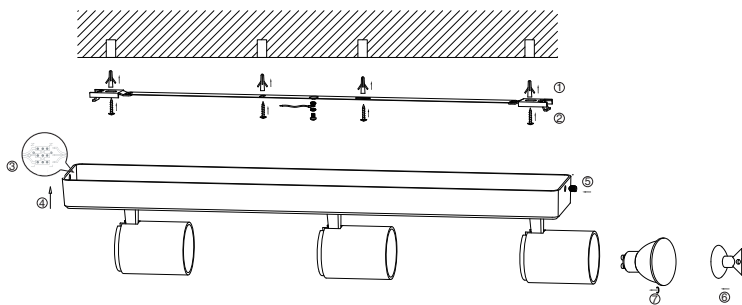

Instruction

SP317-CW-03-W

3 x GU10 (35W)

Model: SP317-CW-03-W
Collection: Spot
Series: Alliot

Wall Lamps