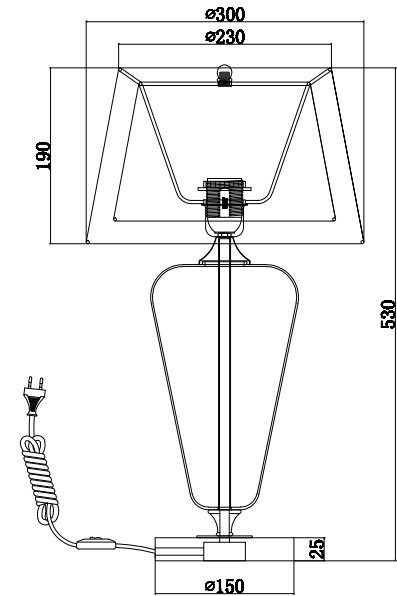

# Instruction

Z005TL-01CH

1 x E27 (40W)

Model: Z005TL-01CH  
Collection: Table & Floor

Table Lamps