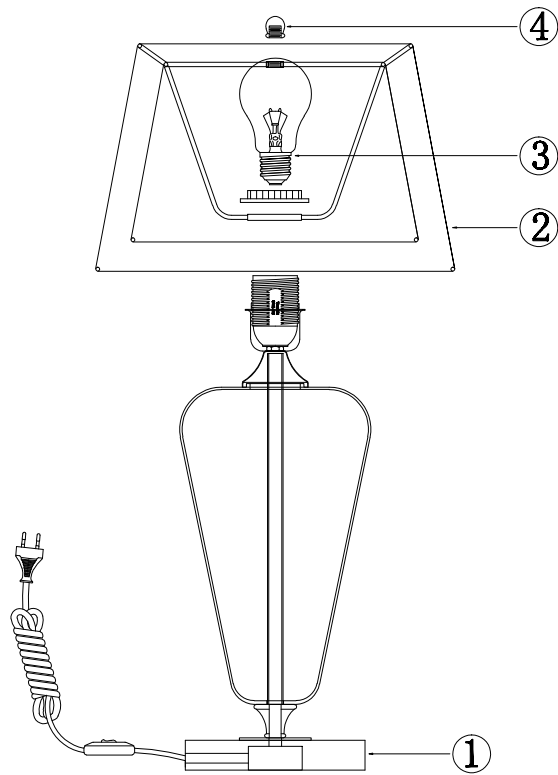

# Instruction

Z005TL-01CH

1 x E27 (40W)

Model: Z005TL-01CH  
Collection: Table & Floor

Table Lamps