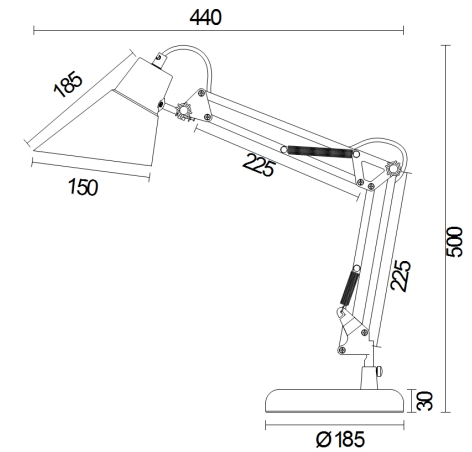

Instruction

Collection: TABLE & FLOOR

Series: ZEPPO 136

Model: Z136-TL-01-GR

Mobile

- Mobile

1 x E27 (40W)

MAYTONI
DECORATIVE LIGHTING