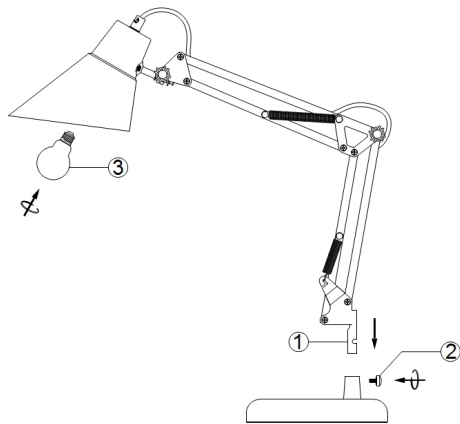

Instruction

Collection: TABLE & FLOOR

Series: ZEPPO 136

Model: Z136-TL-01-GR

Mobile

- Mobile

1 x E27 (40W)

MAYTONI
DECORATIVE LIGHTING