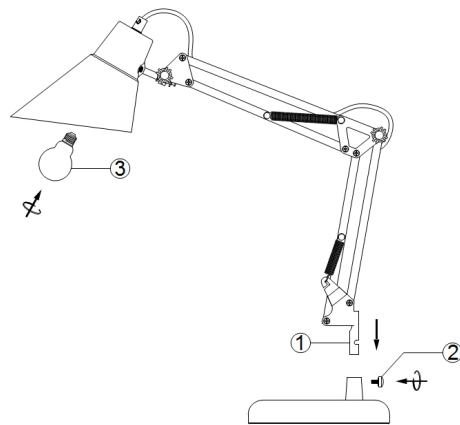

# Instruction

Collection: TABLE & FLOOR

Series: ZEPPO 136

Model: Z136-TL-01-W

Mobile

- Mobile

1 x E27 (40W)

**MAYTONI**  
DECORATIVE LIGHTING