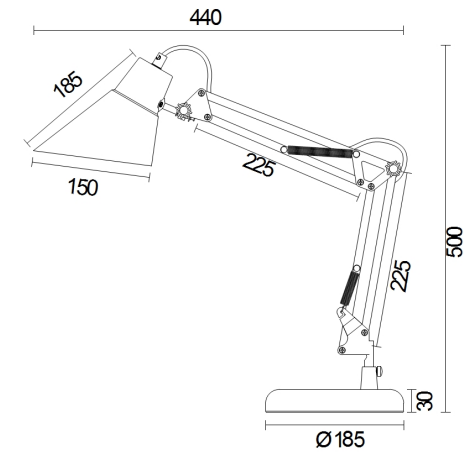

# Instruction

Collection: TABLE & FLOOR

Series: ZEPPO 136

Model: Z136-TL-01-W

Mobile

- Mobile

1 x E27 (40W)

**MAYTONI**  
DECORATIVE LIGHTING