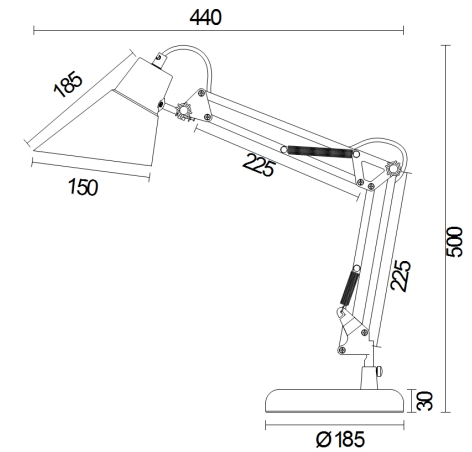

Instruction

Collection: TABLE & FLOOR

Series: ZEPPO 136

Model: Z136-TL-01-YL

Mobile

- Mobile

1 x E27 (40W)

MAYTONI
DECORATIVE LIGHTING