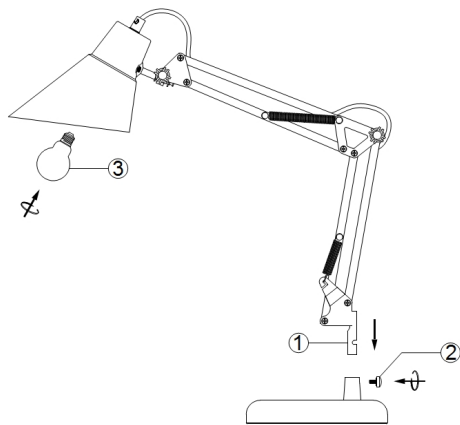

Instruction

Collection: TABLE & FLOOR

Series: ZEPPO 136

Model: Z136-TL-01-YL

Mobile

- Mobile

1 x E27 (40W)

MAYTONI
DECORATIVE LIGHTING