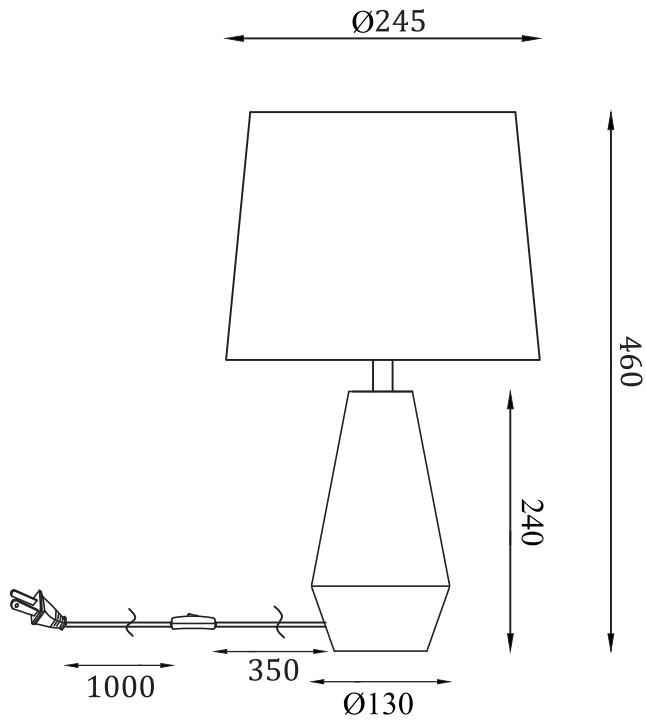

# Instruction

Collection: Table & Floor  
Series: Calvin Table  
Model: Z181-TL-01-W  
Table Lamps

 - Table Lamps

  
1 x E27 (60w)

**MAYTONI**  
DECORATIVE LIGHTING

[www.maytoni.de](http://www.maytoni.de)