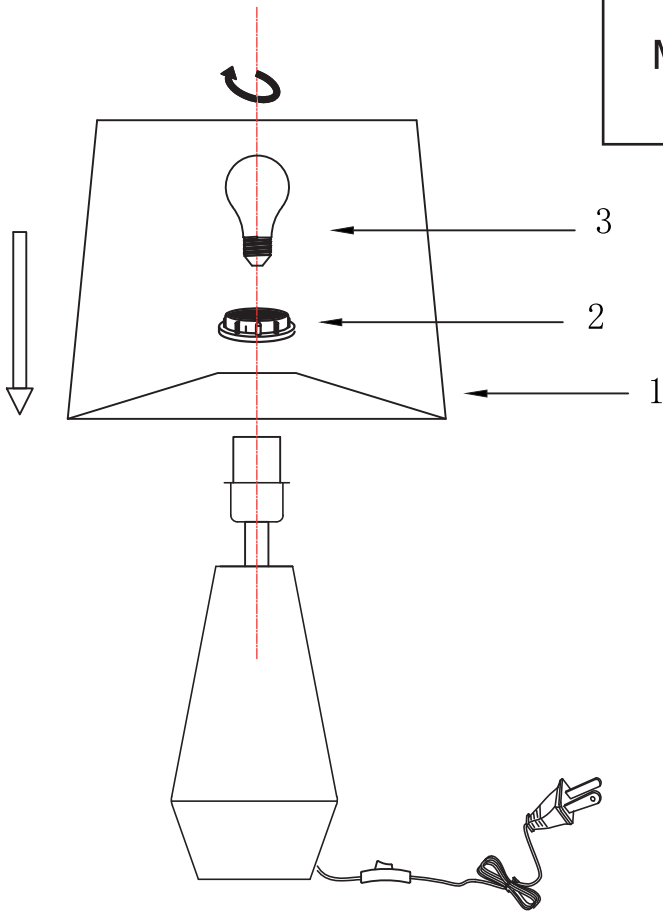

# Instruction

Collection: Table & Floor  
Series: Calvin Table  
Model: Z181-TL-01-W  
Table Lamps

 - Table Lamps

  
1 x E27 (60w)

**MAYTONI**  
DECORATIVE LIGHTING

[www.maytoni.de](http://www.maytoni.de)